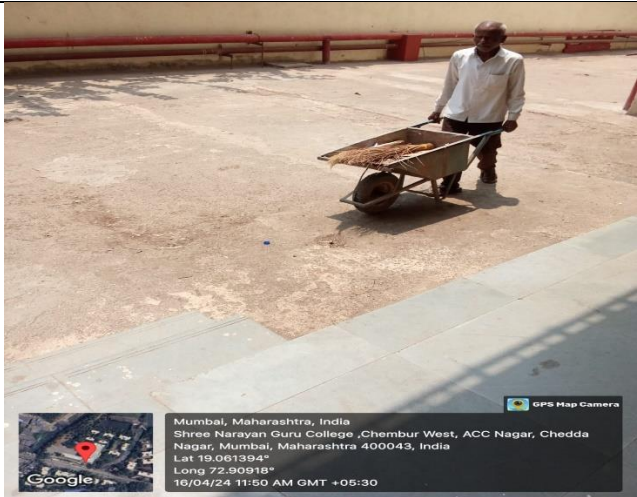

MAINTAINING CLEANLINES DAILY

Mumbai, Maharashtra, India
Shree Narayan Guru College ,Chembur West, ACC Nagar, Chedda Nagar, Mumbai, Maharashtra 400043, India
Lat 19.061394°
Long 72.90918°
16/04/24 11:50 AM GMT +05:30

Mumbai, Maharashtra, India
Shree Narayan Guru College ,Chembur West, ACC Nagar, Chedda Nagar, Mumbai, Maharashtra 400043, India
Lat 19.061394°
Long 72.90918°
16/04/24 11:58 AM GMT +05:30

DUSTBINS